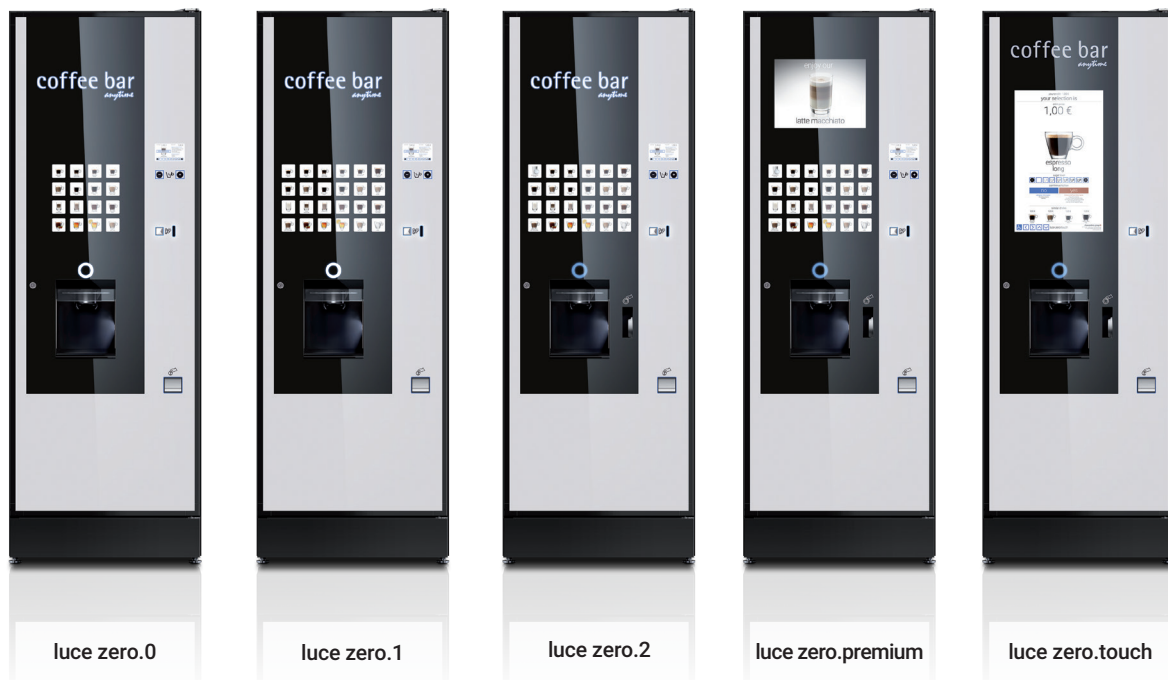

luce zero

Luce zero is not just one machine,
but *all the machines it can become.*

An innovative range of freestanding machines designed to anticipate the technological and aesthetic demands of tomorrow's market.

Luce zero combines 50+ years of manufacturing expertise with the culture of Italian coffee and the style of Milan.

luce zero

data sheet

variflex 45 or 36	✓	✓	✓	✓	✓
varitherm	optional	optional	✓	✓	✓
varigrind (if varitherm)	-	-	optional	optional	optional
boiler (if not varitherm)	1	1	2	2	2
no. coffee grinders	1	1	1 or 2	1 or 2	1 or 2
cup turret	1	1	2	2	2
lid dispenser (no. lids)	-	-	optional (100)	✓ (100)	✓ (100)
tea brewer	-	-	optional	optional	optional
cup sensor	optional	optional	optional	✓	✓
proximity sensor	-	-	-	-	✓
standard configuration	E7 R3	E8 R4	E7 R4 - EE7 R3	E8 R5 - EE8 R4	E8 R5 - EE8 R4

selections - touch panel	16	24	24	24	-
selections - touch screen	-	-	-	-	up to 64
monitor	-	-	-	15"	-
sugar adjustment	✓	✓	✓	✓	✓
stirrer dispenser	✓	✓	✓	✓	✓

height (mm)	1830	1830	1830	1830	1830
depth (mm)	705	705	705	705	705
width (mm)	640	640	640	640	640
max. no. canisters	1 + 6	1 + 7	2 + 6	2 + 6	2 + 6
max. no. mixing bowls	3	3	4	5	5
electrical supply (V-Hz)	230-50/60	230-50/60	230-50/60	230-50/60	230-50/60
power with boiler (W)	1600	1600	3200	3200	3200
power with varitherm (W)	3000	3000	3000	3000	3000

The luce zero machines are available in the Instant version as well - for more information www.rheavendors.com